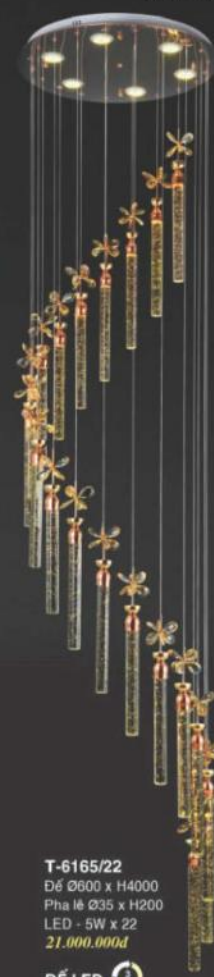

PENDANT CRYSTAL LIGHT SERIES

T-6233/1
Ø60 x H1500
LED 3W - 3000K
Pha lê K9
1.190.000đ

ĐÈN TRANG TRÍ CAO CẤP