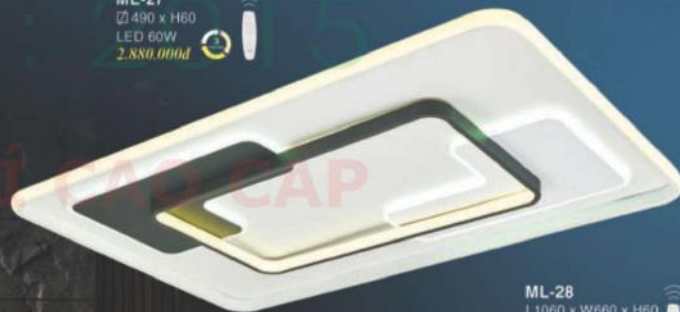

**ML-26**  
Ø490 x H60  
LED 60W  
2.650.000đ

**ML-22**  
Ø550 x H50  
LED 80W  
3.300.000đ

**ML-23**  
Ø550 x H60  
LED 80W  
3.350.000đ

**ML-27**  
Ø490 x H60  
LED 60W  
2.800.000đ

**ML-24**  
L1090 x W730 x H50  
LED 180W  
6.800.000đ