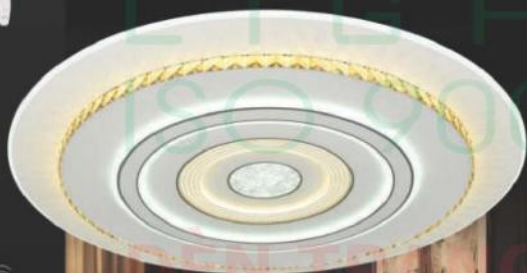

Ceiling led light series

Luxury

Ø600 x H80

LED 105W

4.280.000đ

Ø800 x H80

LED 144W

7.700.000đ

Ø1000 x H80

LED 188W

9.300.000đ

L800 x W600 x H70

LED 150W

6.200.000đ

L800 x W600 x H60

LED 120W

5.700.000đ

L800 x W600 x H60

LED 120W

5.700.000đ