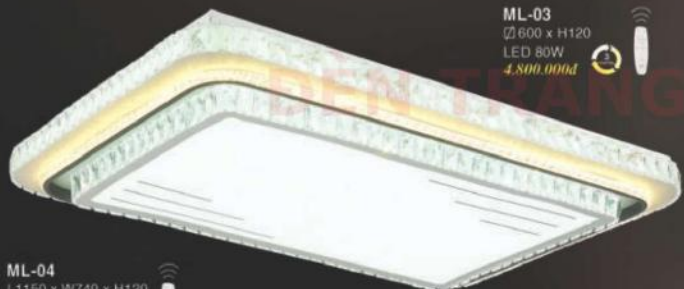

Ceiling led light series  
*Luxury*

**ML-01**  
Ø600 x H120  
LED 80W  
4.750.000đ

**ML-02**  
Ø800 x H120  
LED 180W  
7.300.000đ

**ML-03**  
□600 x H120  
LED 80W  
4.800.000đ

**ML-04**  
L1150 x W740 x H120  
LED 200W  
9.500.000đ