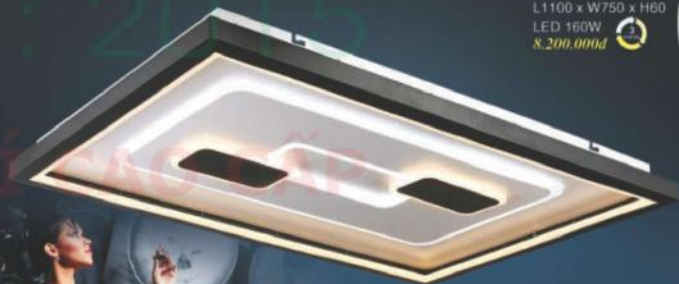

ML-8611
L1100 x W720 x H60
LED 160W
8.100.000đ