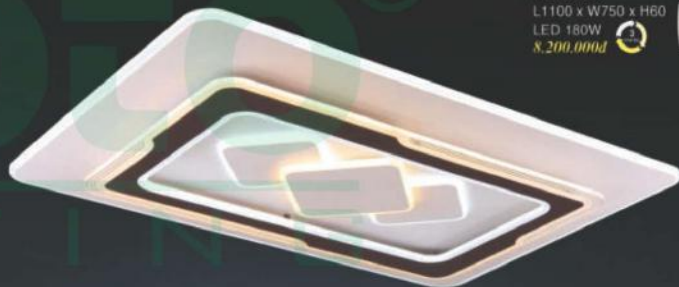

ML-8610
L1100 x W750 x H60
LED 160W
8.200.000đ