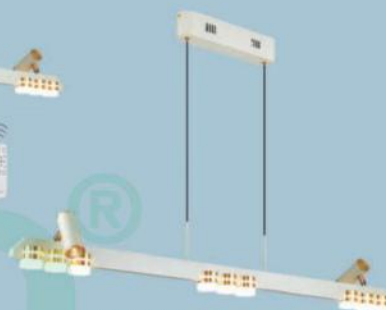

T-72
L1200 x W60 x H150 + 1500
LED 80W
Hộp Kim - Nhôm - Acrylic
6.900.000đ