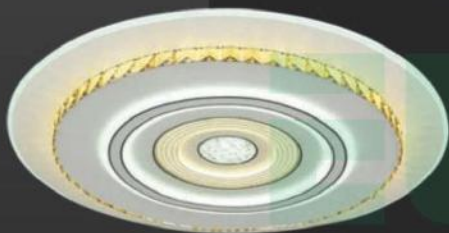

Ceiling led light series

*Luxury*

**ML-11**

Ø600 x H80

LED 105W

4.280.000đ

**ML-12**

Ø800 x H80