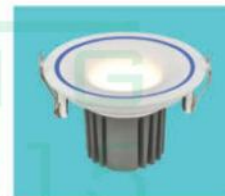

LA-592
LED COB 12W
Ø100 x H66 ⚙️ Ø90
420.000đ ○●