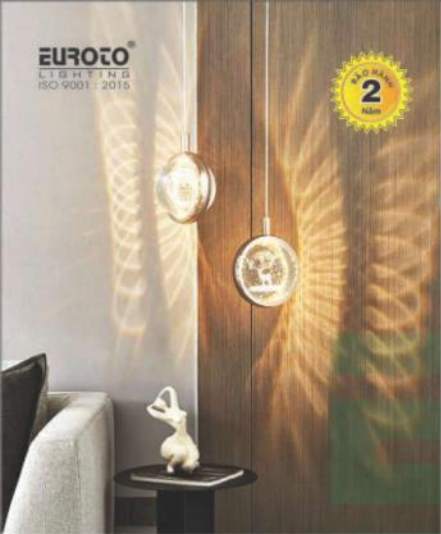

PENDANT LIGHT SERIES

**T-11**

Ø100 x H1500

LED 5W x 2

**880.000đ**

**T-12**

Ø100 x H1500

LED 5W x 2