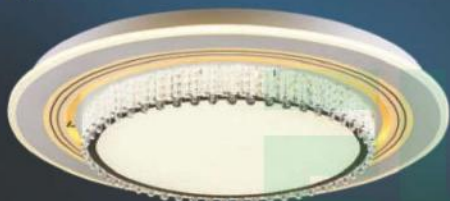

EURO TO LIGHTING  
ISO 9001 : 2015  
ĐÈN TRANG TRÍ CAO CẤP

Ceiling led light series

*Luxury*

**ML-8605**  
Ø600 x H120  
LED 42W  
3.850.000đ

**ML-8606**  
Ø820 x H120  
LED 60W  
6.850.000đ

**ML-8607**  
Ø550 x H120  
LED 42W  
3.750.000đ