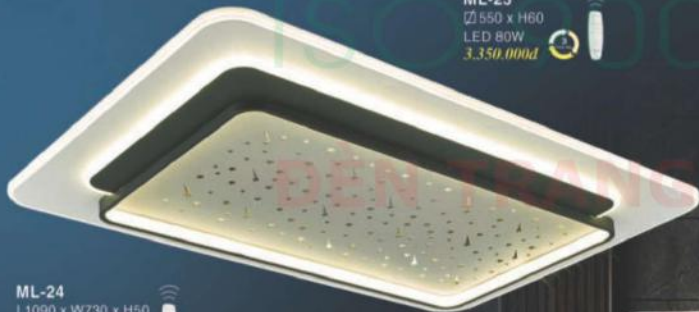

**ML-26**  
Ø490 x H60  
LED 60W  
2.650.000đ

**ML-22**  
Ø550 x H50  
LED 80W  
3.300.000đ

**ML-23**  
Ø550 x H60  
LED 80W  
3.350.000đ

**ML-27**  
Ø490 x H60  
LED 60W  
2.800.000đ

**ML-24**  
L1090 x W730 x H50  
LED 180W  
6.800.000đ