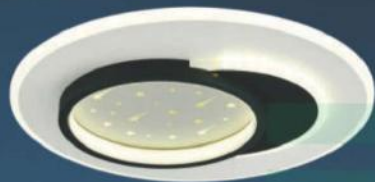

**ML-26**  
Ø490 x H60  
LED 60W  
2.650.000đ

**ML-22**  
Ø550 x H50  
LED 80W  
3.300.000đ

**ML-23**  
Ø550 x H60  
LED 80W  
3.350.000đ

**ML-27**  
Ø490 x H60  
LED 60W  
2.800.000đ

**ML-24**  
L1090 x W730 x H50  
LED 180W  
6.800.000đ